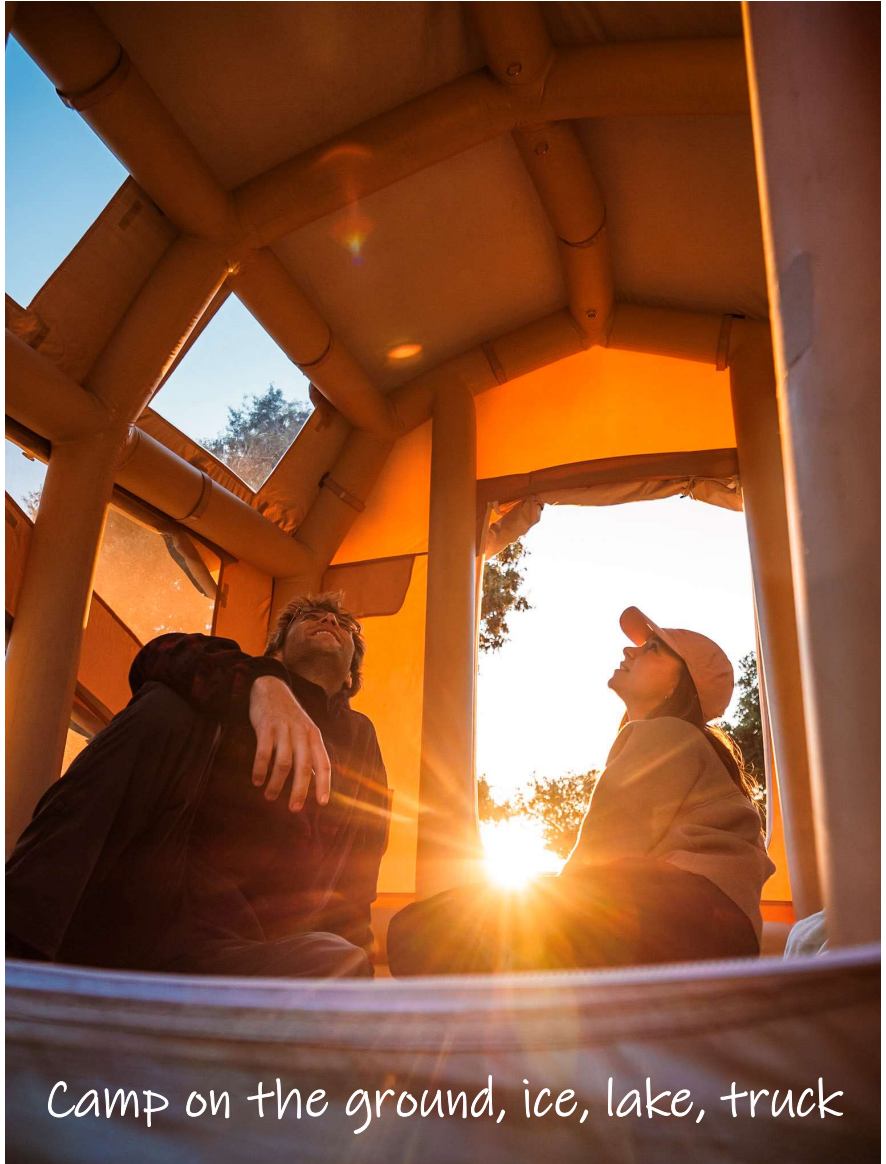

**RUGGED • RELIABLE
INSTANT SHELTER**

Your Adventure Unfolds

LC-8: Throw two bags in your car

10-minute setup

Camp on the ground, ice, lake, truck