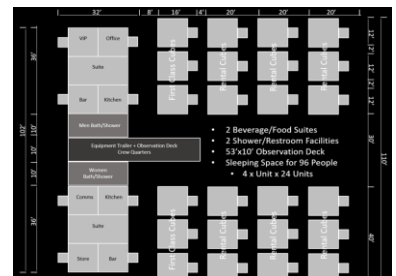

Seen here with
Environmental Control Canopy

Ask about a
Community of Cubes

Contact: info@lifecubeinc.com **Website:** www.lifecubeinc.com **Purchase Here** Starting < $3000
Michael Conner, 6200 Hollister Ave, Goleta, CA 93117, (O) +1 805-964-4445 | (M) +1 805-708-6141