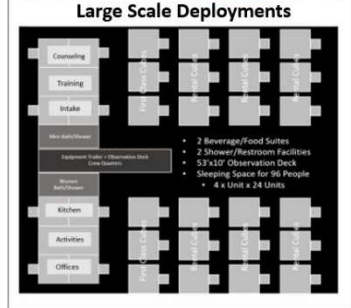

**RUGGED • RELIABLE
INSTANT SHELTER**

Transformer Tent Emergency Shelters: Introducing the Patented Life Cube LC-8 Shelter/ Tent
Carry in 2 bags, deploy on any terrain; ground, water, ice or elevate on pickup trucks.

- Most versatile shelter/ tent on the market for the ground, on your truck, or in floods (it floats!)
- Transforms from 2 bags to 8'x8' shelter that 2 people can carry
- Rapid deployment – 15-minute setup
- Quantity discounts available

LIFE CUBE INC.
LifeCubeInc.com
BestTruckTent.com

Go from homeless on the streets to safe, clean, organized communities of Cubes

info@lifecubeinc.com | +1.805.288-2823 | 6200 Hollister Ave., Santa Barbara, CA 93117